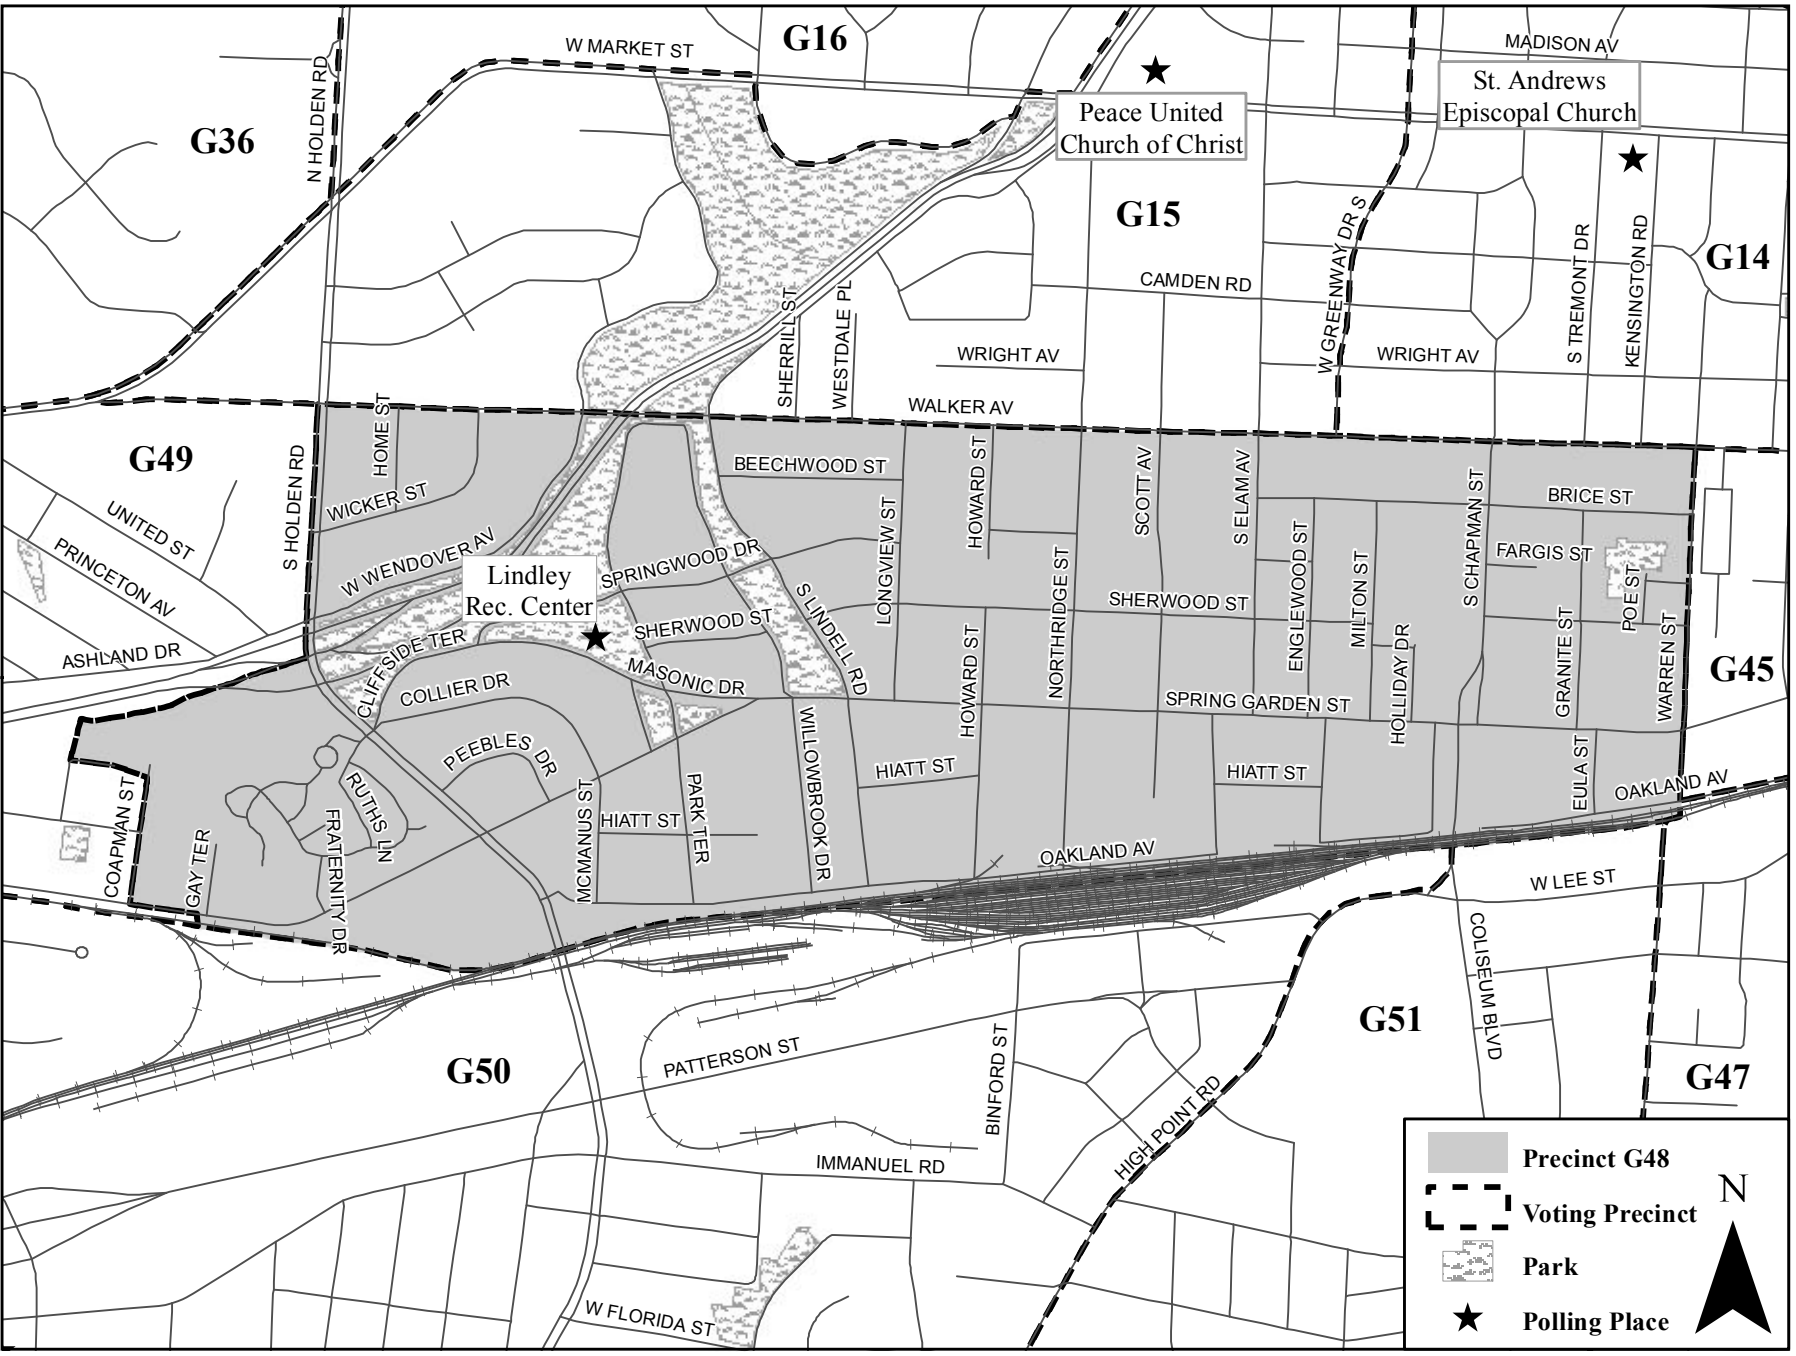

Lindley Recreation Center  
2907 Springwood Drive, Greensboro

# G48